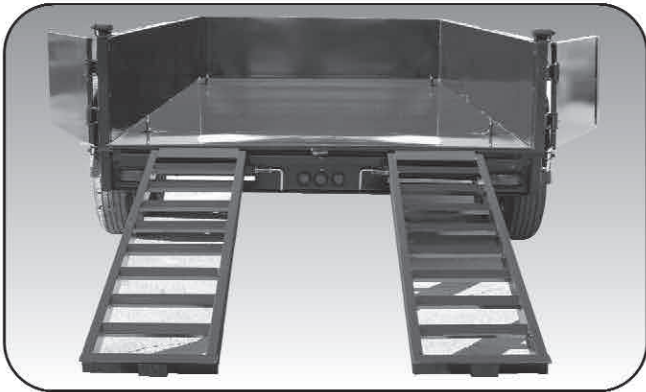

# PREMIER TRAILERS INC.

Deck Over Series

Low Profile Series

**COMPARE OURS TO THE REST  
AND DECIDE FOR YOURSELF.**

Versatility Reliability Durability  
Quality Construction  
Many Standard Features

Low Profile Heavy Duty

# SPECIFICATIONS

Model	SideGA	FloorGA	Bed Size	GVWR	Radial Tire	Coupler Size	Cylinders	Deck Hgt.	Volume	Payload
HDT 58-5K LP	14	12	5'x 8'	5,000 lbs.	ST225/75R15	2"	One 3"	24"	2.2 cu. yds.	3,400 lbs.
HDT 610-7K LP	14	12	6'x 10'	7,000 lbs.	ST205/75R15	2 5/16"	One 4"	26"	3.9 cu. yds.	4,800 lbs.
HDT 610-10K LP	14	12	6'x 10'	10,000 lbs.	ST225/75R15	2 5/16"	One 4"	27"	3.9 cu. yds.	7,500 lbs.
HDT 612-10K LP	14	12	6'x 12'	10,000 lbs.	ST225/75R15	2 5/16"	One 4"	27"	4.6 cu. yds.	7,300 lbs.
HDT 610-7K DO	14	12	6'x 10'	7,000 lbs.	ST205/75R15	2 5/16"	One 4"	32"	3.9 cu. yds.	4,800 lbs.
HDT 610-10K DO	14	12	6'x 10'	10,000 lbs.	ST225/75R15	2 5/16"	One 4"	33"	3.9 cu. yds.	7,500 lbs.
HDT 812-12K LPHD	12	10	80"x 12'	12,000 lbs.	ST235/80R16	2 5/16"	Two	28"	4.6 cu. yds.	7,900 lbs.
HDT 814-12K LPHD	12	10	80"x 14'	12,000 lbs.	ST235/80R16	2 5/16"	Two	30"	5.2 cu. yds.	7,600 lbs.
HDT 814-14K LPHD	12	10	80"x 14'	14,000 lbs.	ST235/80R16	2 5/16"	Two	31"	5.2 cu. yds.	10,100 lbs.

## Standard Features

12 Volt Power Unit  
 E-Z Lube Axles  
 D.O.T. Lighting  
 All Wheel Brakes  
 Rubber Mounted Lights  
 Adjustable Coupler on LPHD  
 Lockable Battery Box  
 5' Ramps on LPHD Model  
 D-Rings on LPHD Model

Telescopic Cylinders on LPHD Model  
 7K Drop Leg Jack on LPHD Model  
 Removable Sides on DO Model  
 15' Remote Cord  
 Break-Away Switch  
 Standard Color - Black